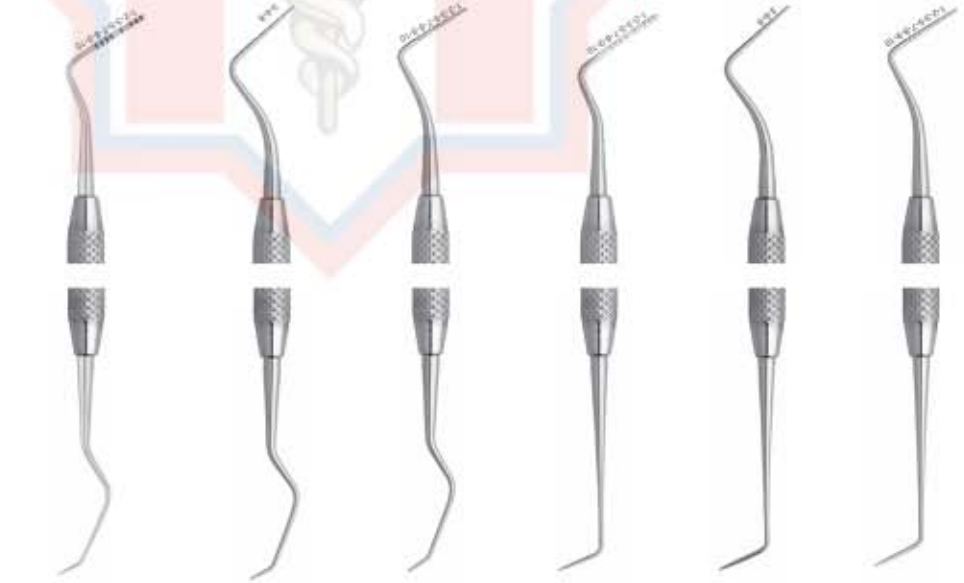

DE-470
Goldman Fox
Fig.17

DE-471
University
of Michigan
Fig.17

DE-472
Williams
Fig.17

DE-473
Goldman Fox
Fig.16

DE-474
University
of Michigan
Fig.16

DE-475
Williams
Fig.16