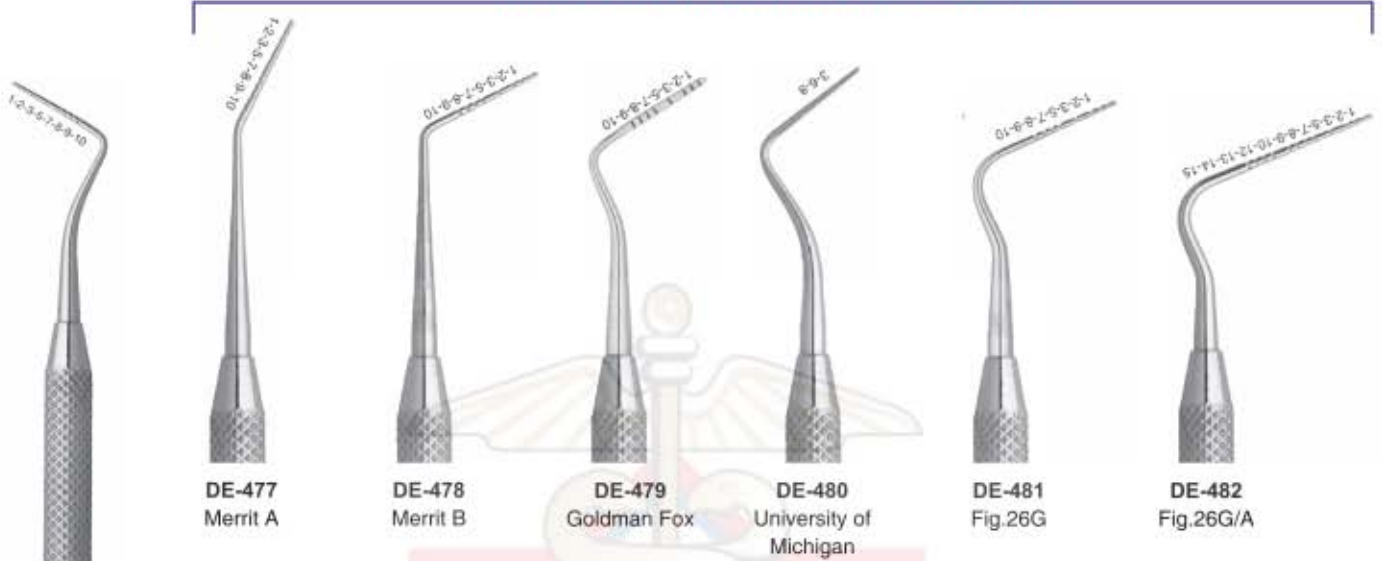

**DE-471**  
University  
of Michigan  
Fig.17

**DE-472**  
Williams  
Fig.17

**DE-473**  
Goldman Fox  
Fig.16

**DE-474**  
University  
of Michigan  
Fig.16

**DE-475**  
Williams  
Fig.16

# EXPLORERS

- Зонды
- Sondes
- Zahnsonden
- Зонди
- Sondas
- المستكشفين

Pointed Probes Single Ended Handle 6mm, length 150mm

Pointed Probes Double Ended Handle 6mm, length 170mm

DE-476  
Williams

DE-477  
Merrit A