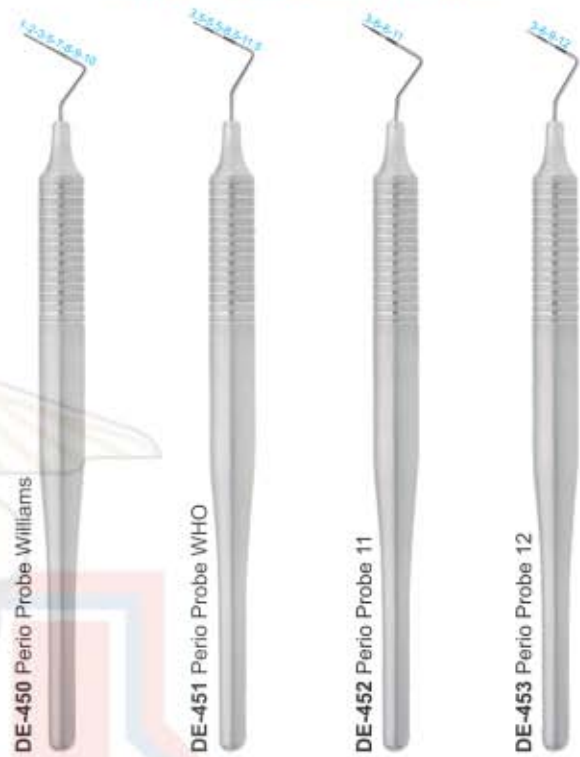

DE-450 Perio Probe Williams

DE-451 Perio Probe WHO

DE-452 Perio Probe 11

DE-453 Perio Probe 12

EXPLORERS

- Зонды
- Sondes
- Zahnsonden
- Зонди
- Sondas
- المستكشفين

Probes Single End Solid Handle 6mm, length 150mm

Probes Single Ended 6mm, length 150mm