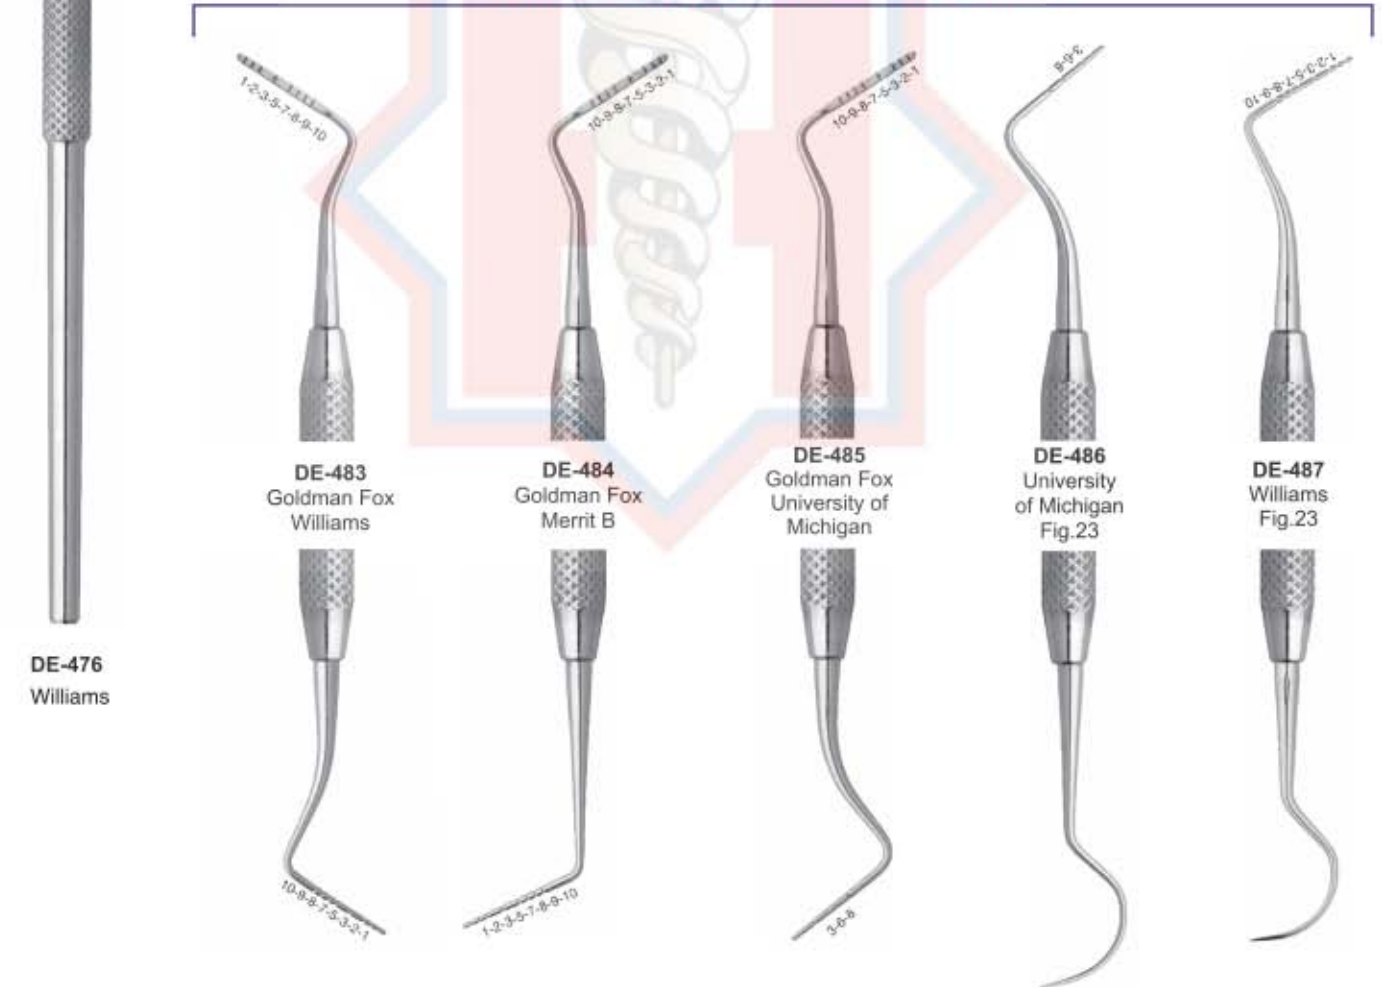

# EXPLORERS

- Зонды
- Sondes
- Zahnsonden
- Зонди
- Sondas
- المستكشفين

Pointed Probes Single Ended Handle 6mm, length 150mm

Pointed Probes Double Ended Handle 6mm, length 170mm

DE-476  
Williams

DE-477  
Merrit A