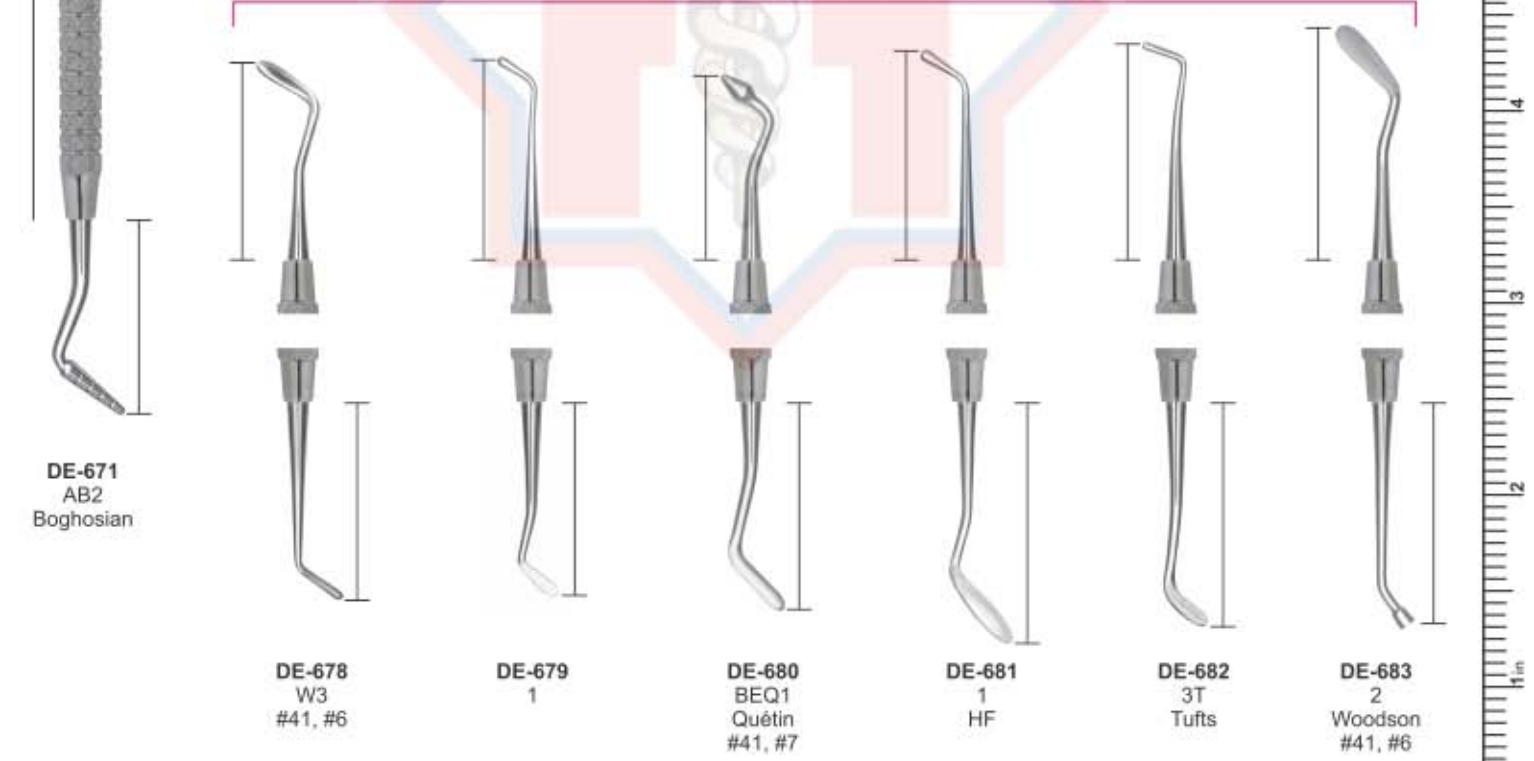

UNIVERSAL FILLING INSTRUMENTS

DE-671
AB2
Boghosian

DE-678
W3
#41, #6

DE-679
1

DE-680
BEQ1
Quétin
#41, #7

DE-681
1
HF

DE-682
3T
Tufts

DE-683
2
Woodson
#41, #6