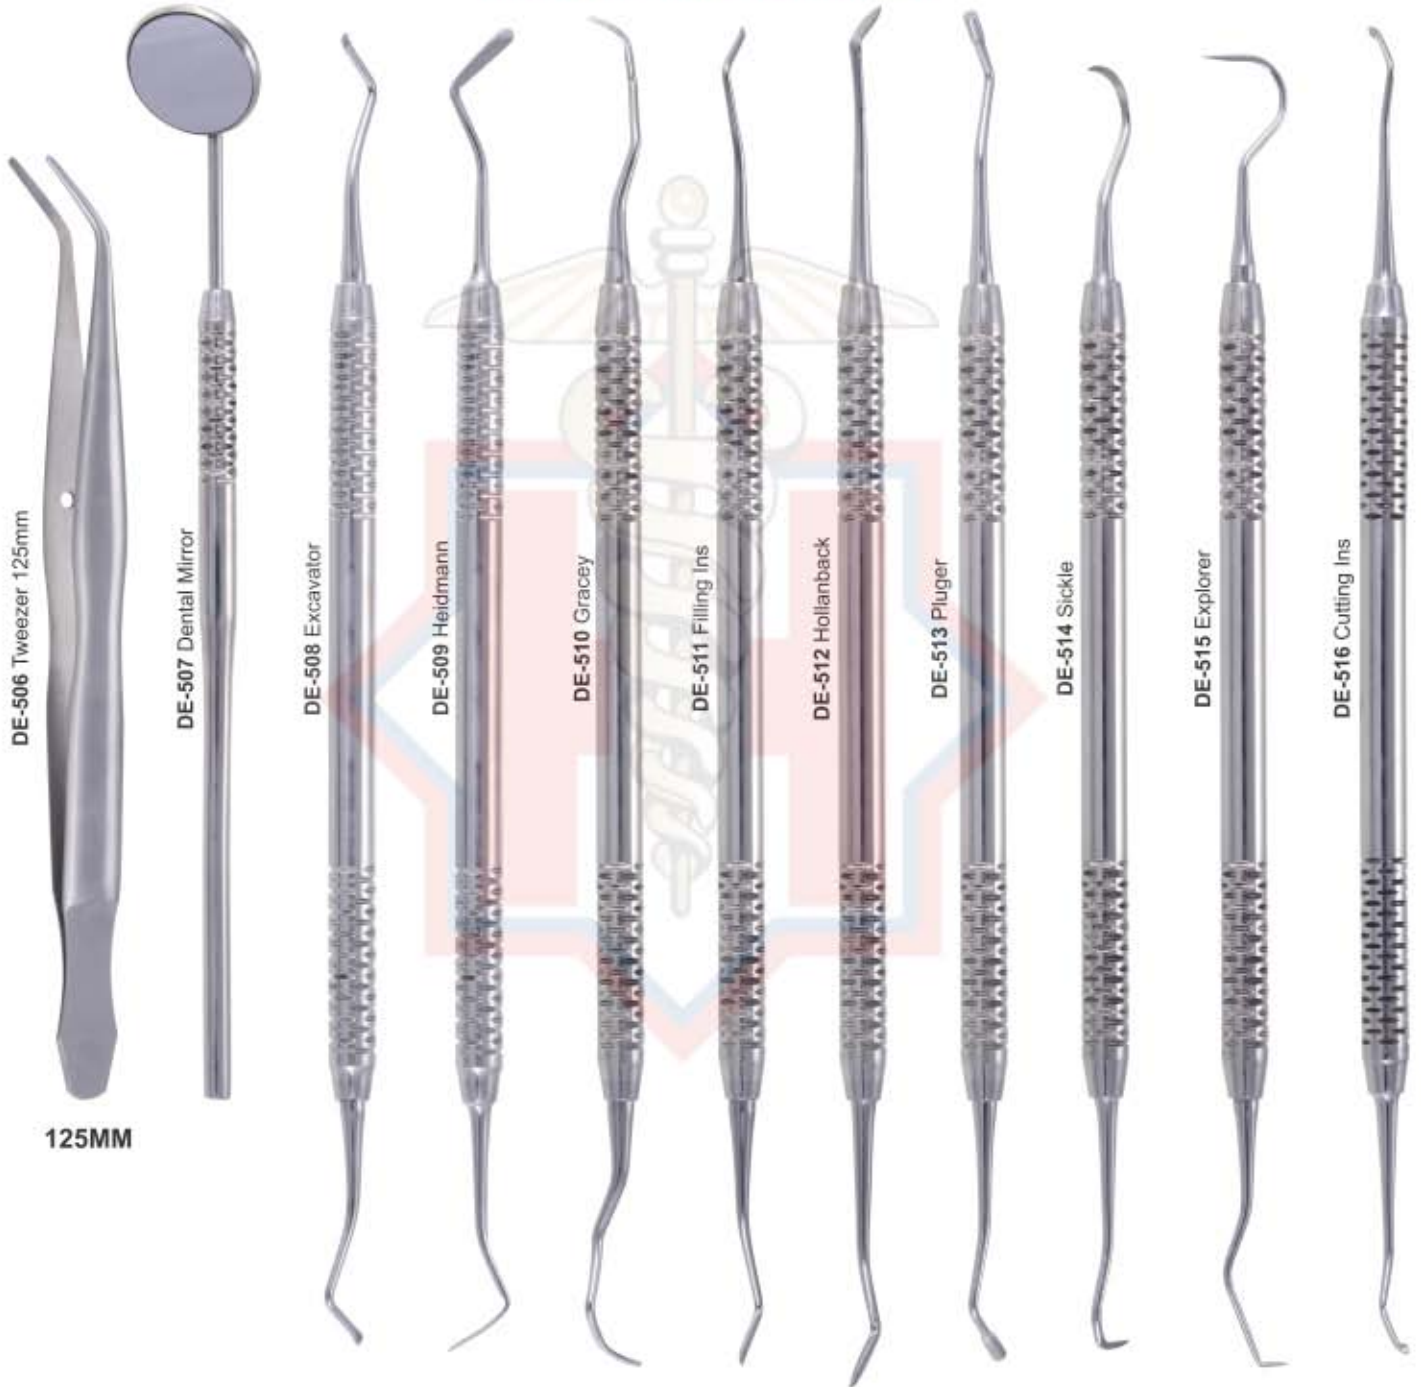

- Инструменты пародонтологические
- Instruments pour la parodontologie
- Instrumente für die Parodontologie

- Інструменти пародонтологічні
- instrumentos para periodoncia
- الصكوك اللثة

**PERIODONTAL INSTRUMENTS SET OF 11 PCS
SOLID HANDLE 6MM, LENGTH 170MM**

DE-506 Tweezer 125mm

DE-507 Dental Mirror

DE-508 Excavator

DE-509 Heidmann

DE-510 Gracey

DE-511 Filling Ins

DE-512 Hollanback

DE-513 Plugger

DE-514 Sickle

DE-515 Explorer

DE-516 Cutting Ins

125MM