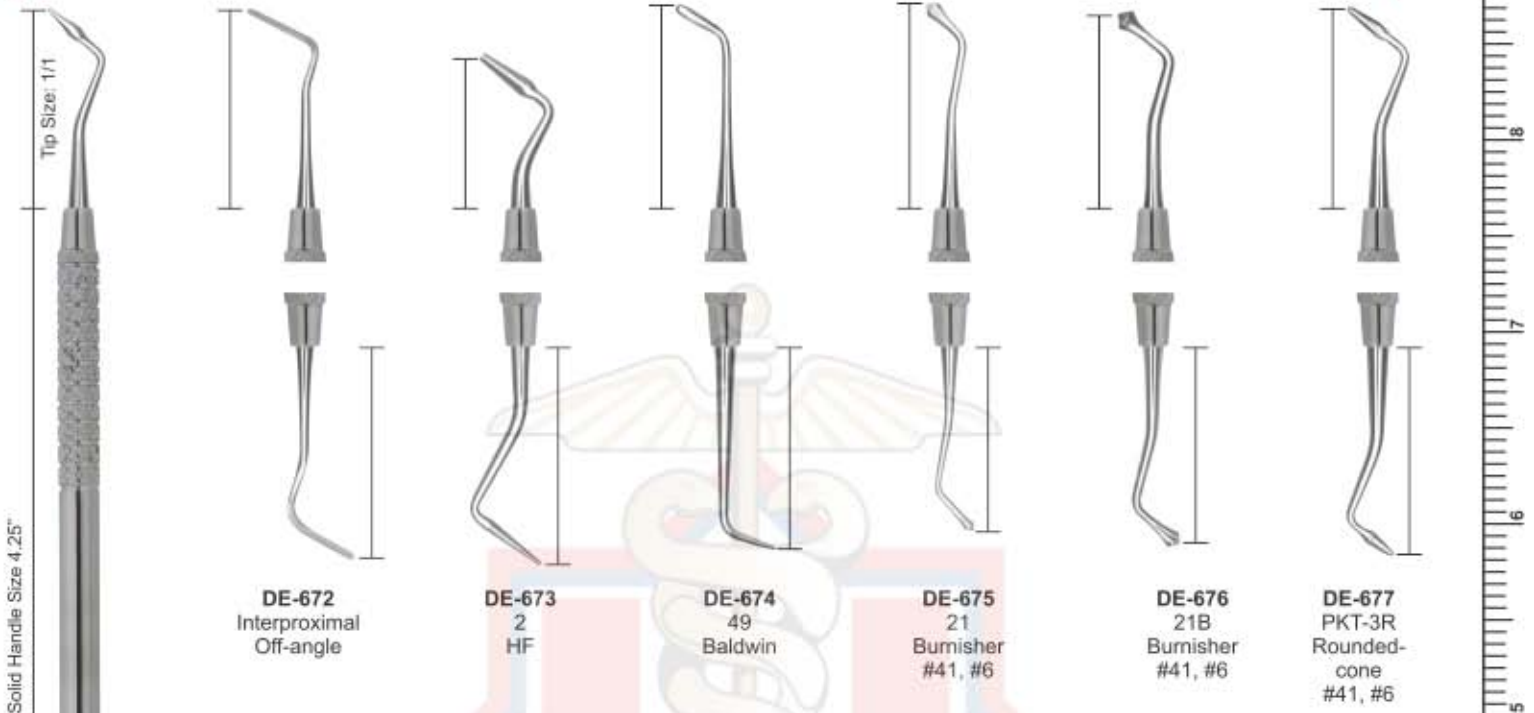

DE-673
2
HF

DE-674
49
Baldwin

DE-675
21
Burnisher
#41, #6

DE-676
21B
Burnisher
#41, #6

DE-677
PKT-3R
Rounded-
cone
#41, #6

FILLING INSTRUMENTS

1. Инструменты для реставрации
   - Instruments pour plombage
   - Füllungsinstrumente (mit Kontrawinkel)
2. Инструменти для реставрації
   - Instrumentos para obturaciones
   - ملء الصكوك

COMPOSITE/PLASTIC FILLING INSTRUMENTS
SOLID HANDLE 6MM, LENGTH 170MM

BURNISHER FILLING INSTRUMENTS

DE-672
Interproximal
Off-angle