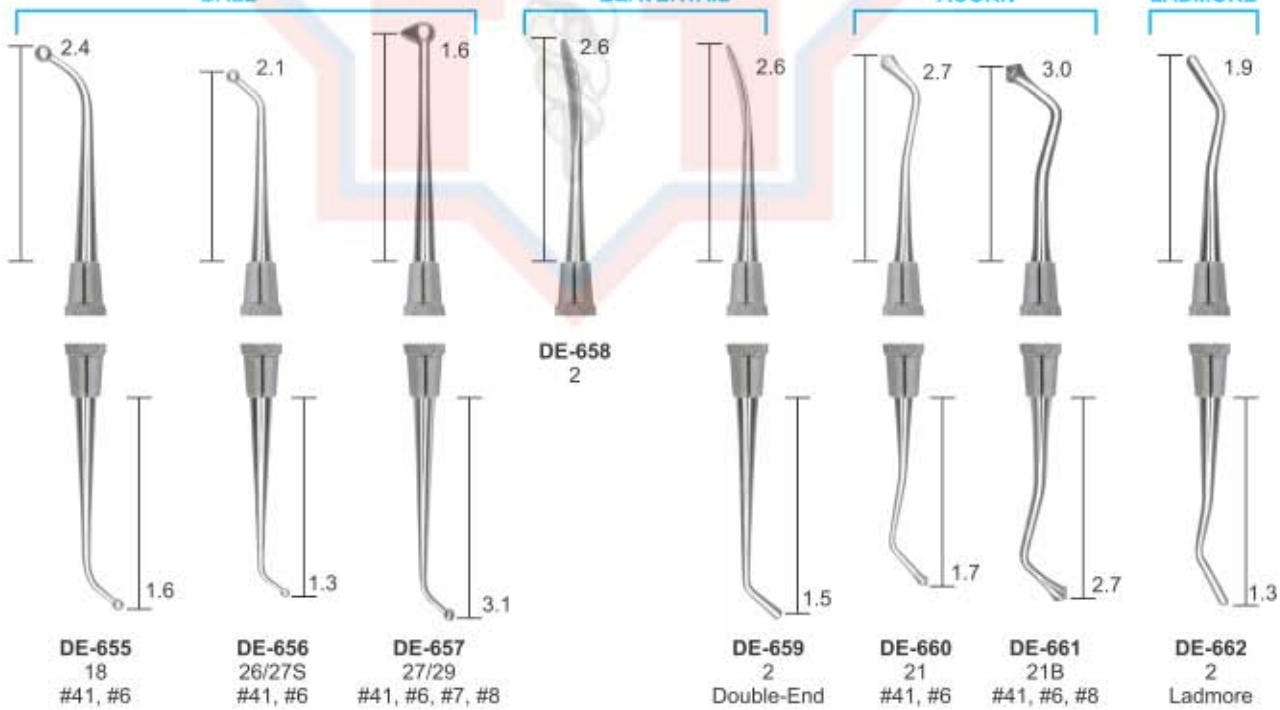

BURNISHERS