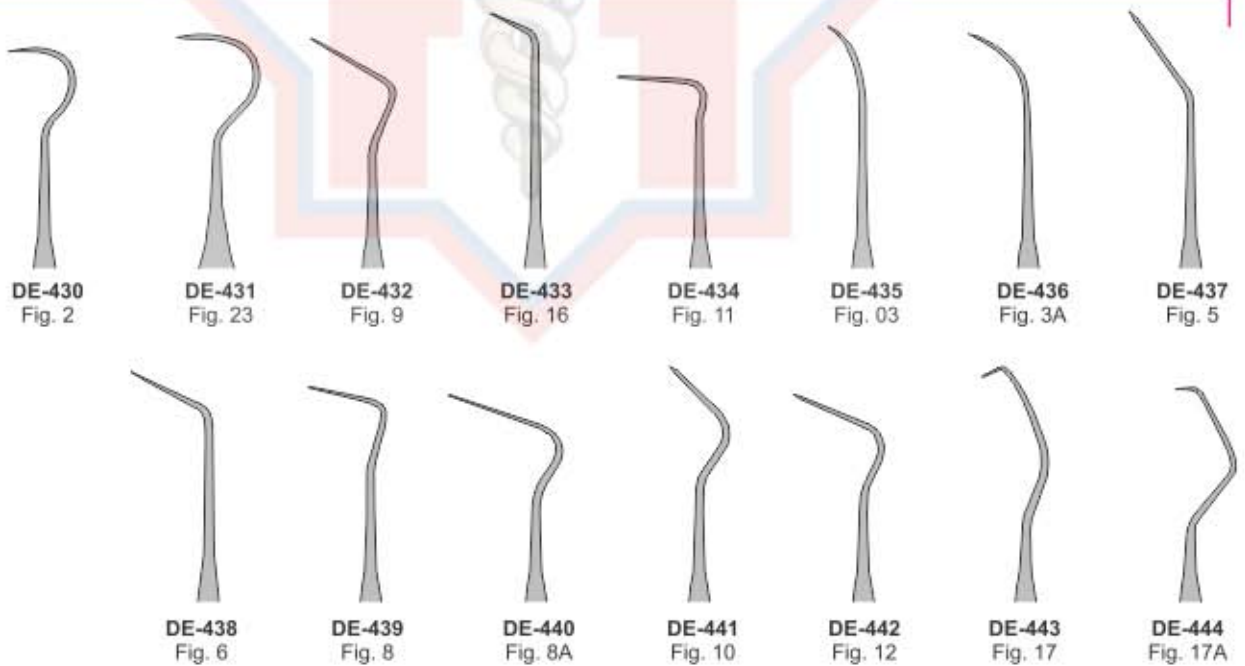

Single Ended Probe Solid Handle 4.5mm Length 150mm

Fig. 2  
Normal Handle

Single Ended Probe Hollow Handle 8.5mm Length 150mm

Fig. 2  
Anatomic Handle

# EXPLORERS

- Зонды
- Sondes
- Zahnsonden
- Зонди
- Sondas
- المستكشفين

Probes Single End Solid Handle 6mm, length 150mm

Probes Single Ended 6mm, length 150mm

DE-445  
Fig. 6

DE-446  
Fig. 8

DE-447  
Fig. 9