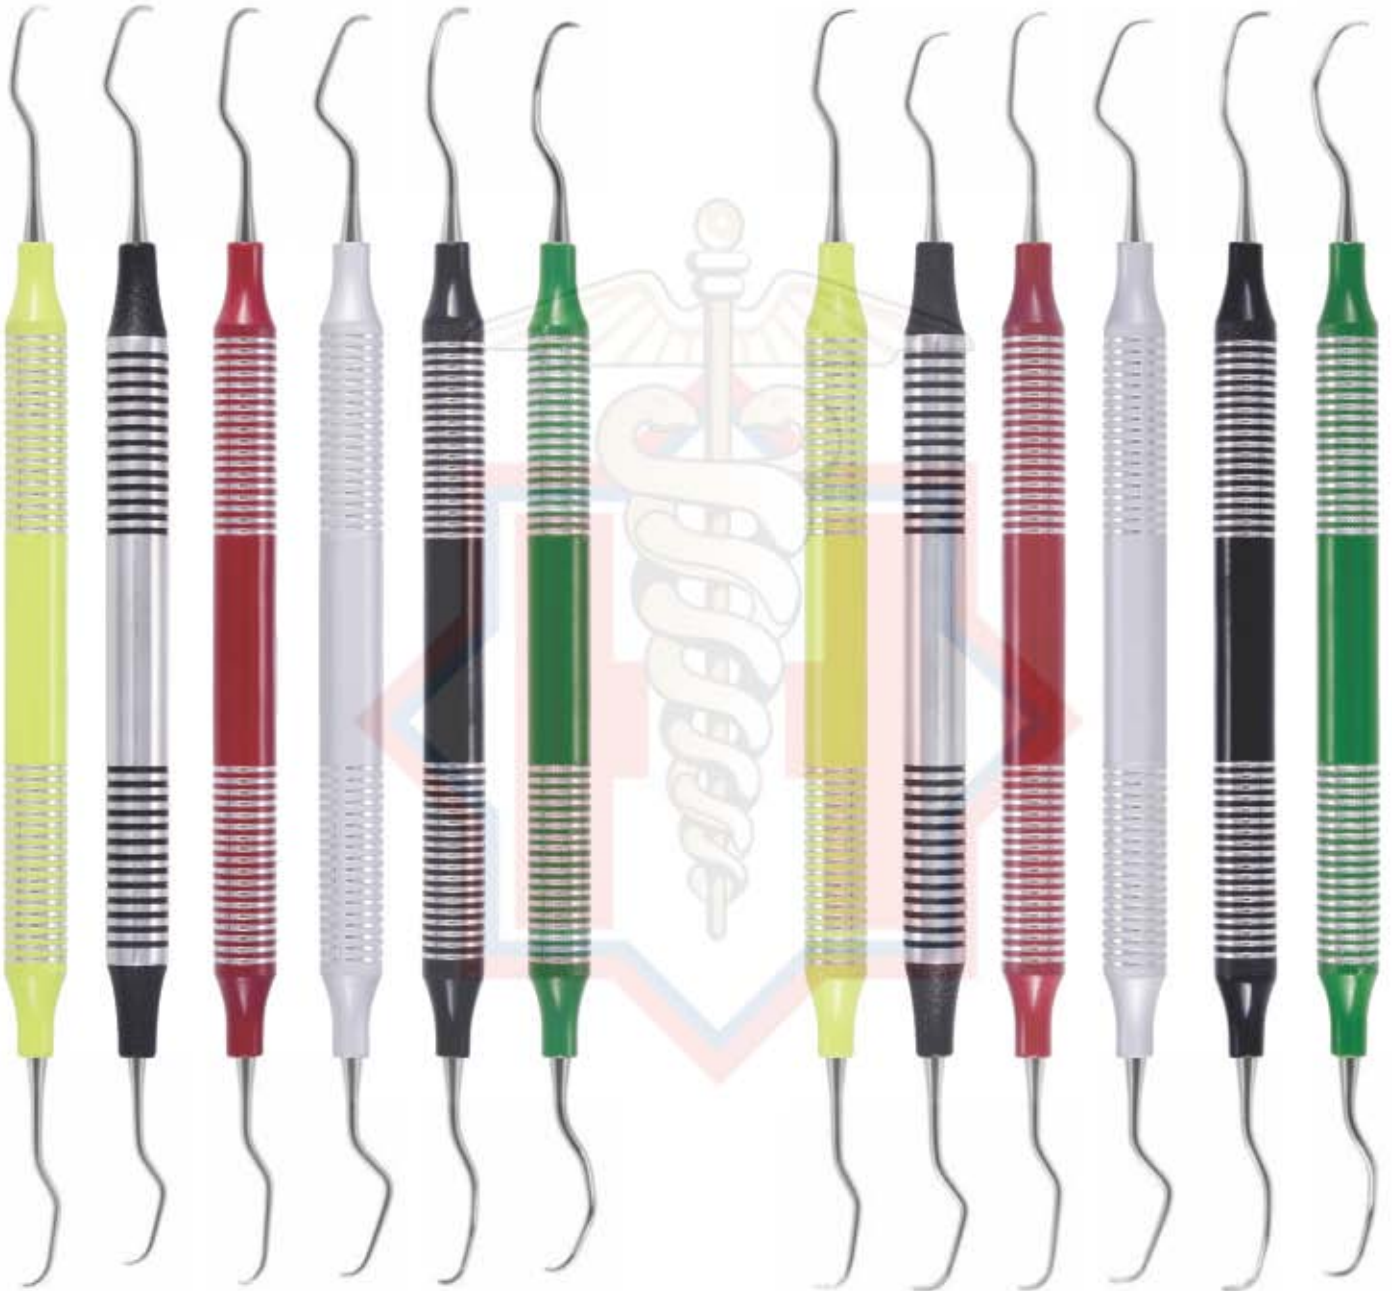

CURETTES

- Кюрети
- Curetas
- Küretten
- Кюрети
- Curette
- کرتس

GRACEY MINI FIVE

HOLLOW HANDLE 9.5MM, LENGTH 170MM
CERAMIC COATED HANDLE

GRACEY AFTER FIVE

HOLLOW HANDLE 9.5MM, LENGTH 170MM
CERAMIC COATED HANDLE

DE-531 Gracey 1/2
DE-532 Gracey 3/4
DE-533 Gracey 5/6
DE-534 Gracey 7/8
DE-535 Gracey 11/12
DE-536 Gracey 13/14

DE-537 Gracey 1/2 AF
DE-538 Gracey 3/4 AF
DE-539 Gracey 5/6 AF
DE-540 Gracey 7/8 AF
DE-541 Gracey 11/12 AF
DE-542 Gracey 13/14 AF

Proper care must be given during cleaning, sharpening and sterilization to preserve design and integrity and to prolong usefulness. Do not expose instruments to sterilization temperatures above 350 F/177 C or to higher than recommended chemical concentrations.