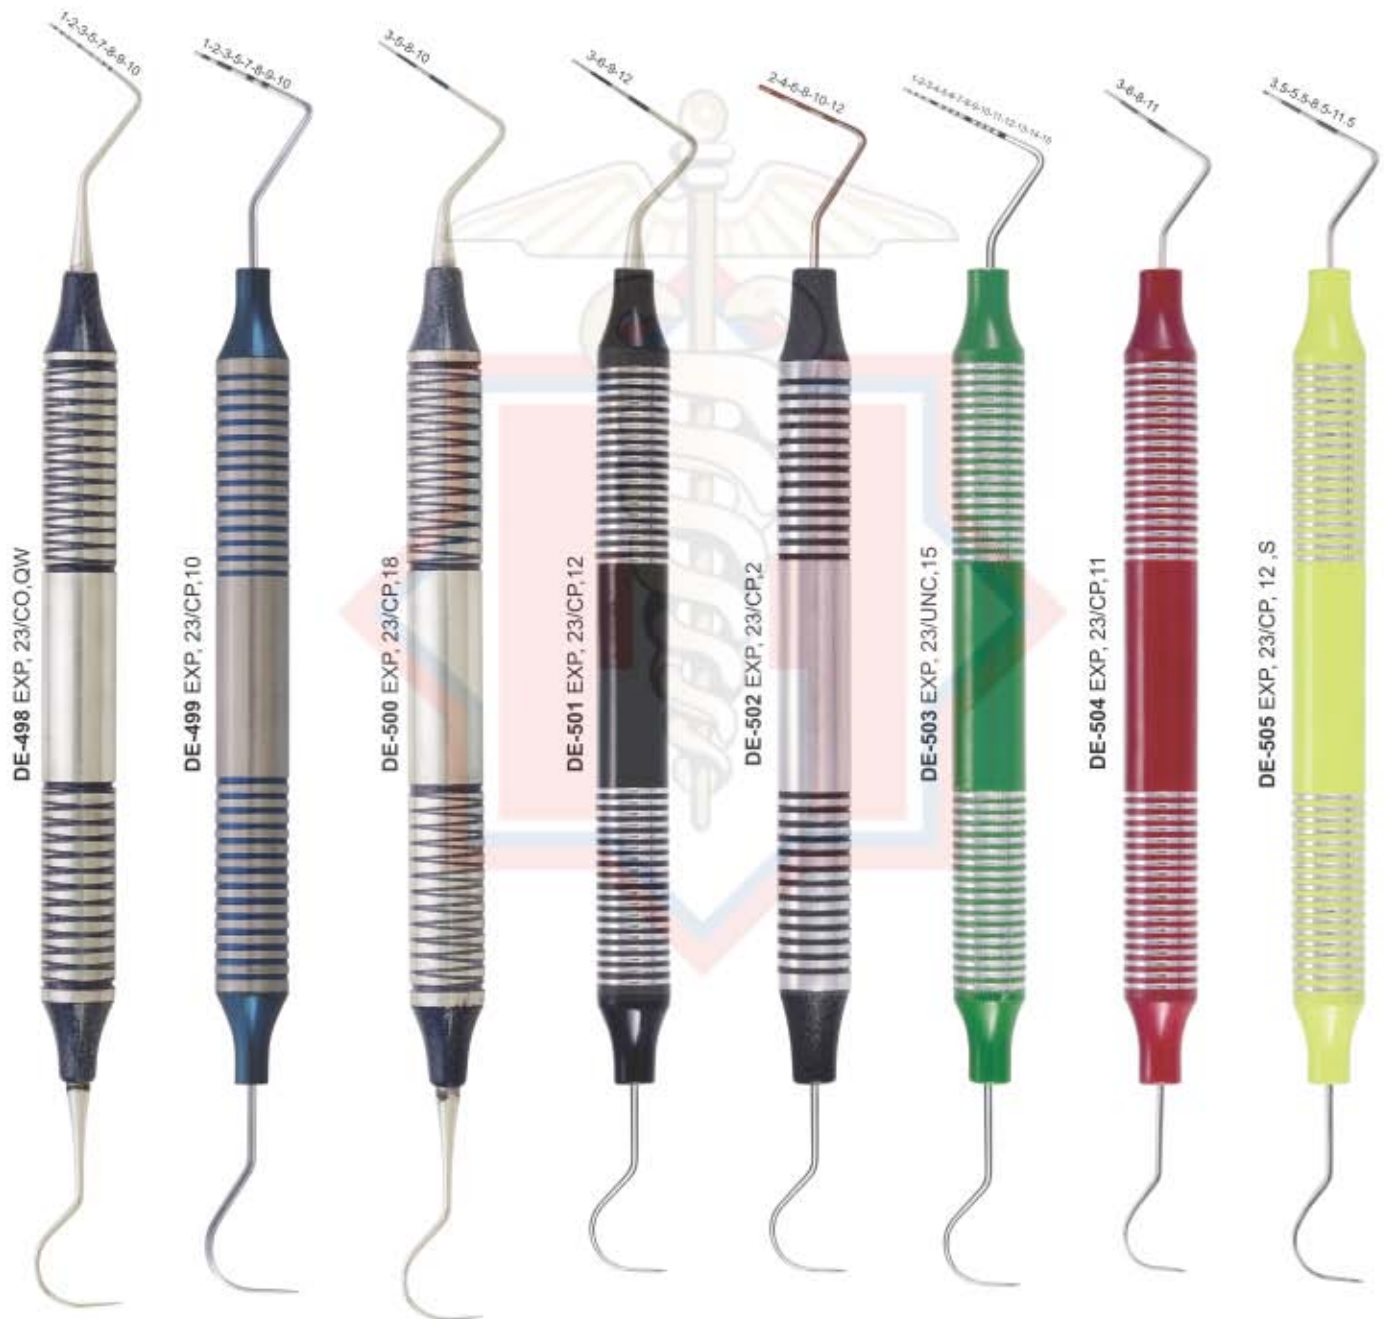

# EXPLORERS

- Зонды
- Sondes
- Zahnsonden
- Зонди
- Sondas
- المستكشفين

**HIROSE**  
CORPORATION

WILLIAM PROBE SET DOUBLE ENDED WITH HOLLOW HANDLE 9.5MM, LENGTH 170MM  
CERAMIC COATED HANDLE

Proper care must be given during cleaning, sharpening and sterilization to preserve design and integrity and to prolong usefulness. Do not expose instruments to sterilization temperatures above 350 F/177 C or to higher than recommended chemical concentrations.