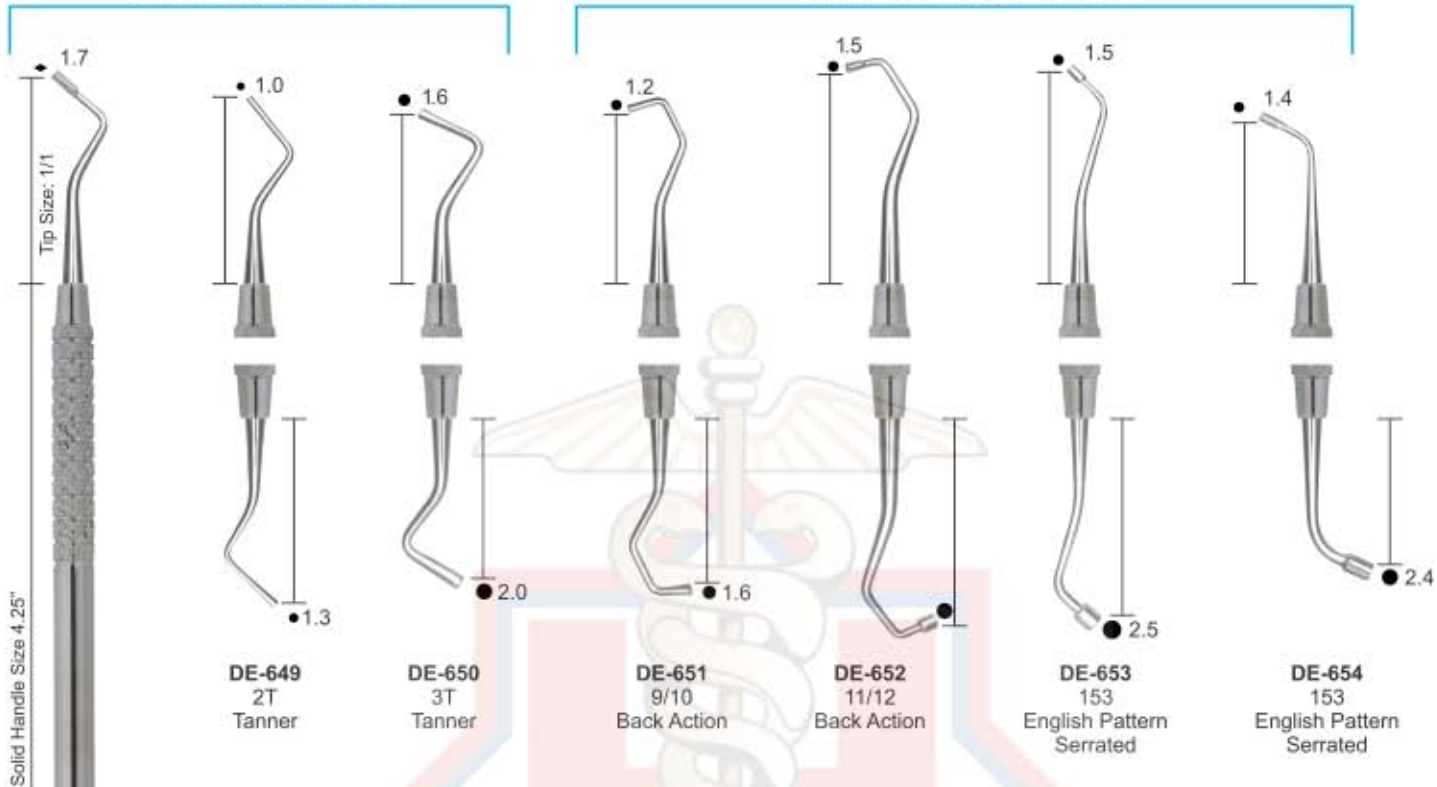

FILLING INSTRUMENTS

1. Инструменты для реставрации
   - Instruments pour plombage
   - Füllungsinstrumente (mit Kontrawinkel)
2. Инструменти для реставрації
   - Instrumentos para obturaciones
   - ملء الصكوك

RESTORATIVE INSTRUMENTS SOLID HANDLE 6MM, LENGTH 170MM

Tanner Filling Instruments

Back Action Filling Instruments