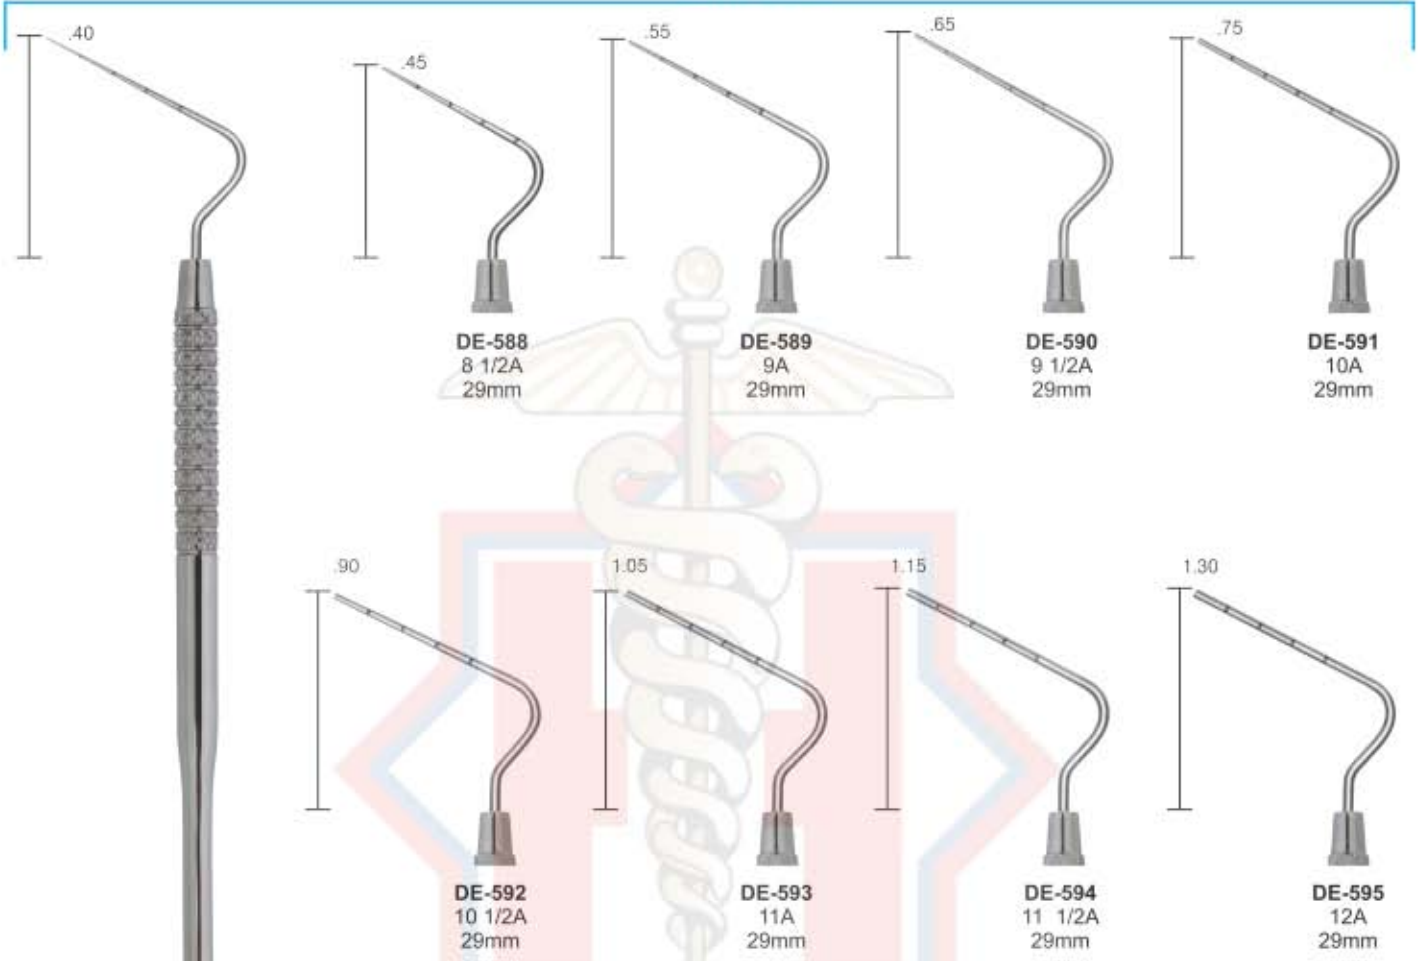

- Зонды пародонтологические
- Sondes paradontales
- sonda parodontali
- зонди пародонтологічні
- Sondas paradontales
- المسبار اللثة

ENDODONTICS INSTRUMENTS

ANTERIOR