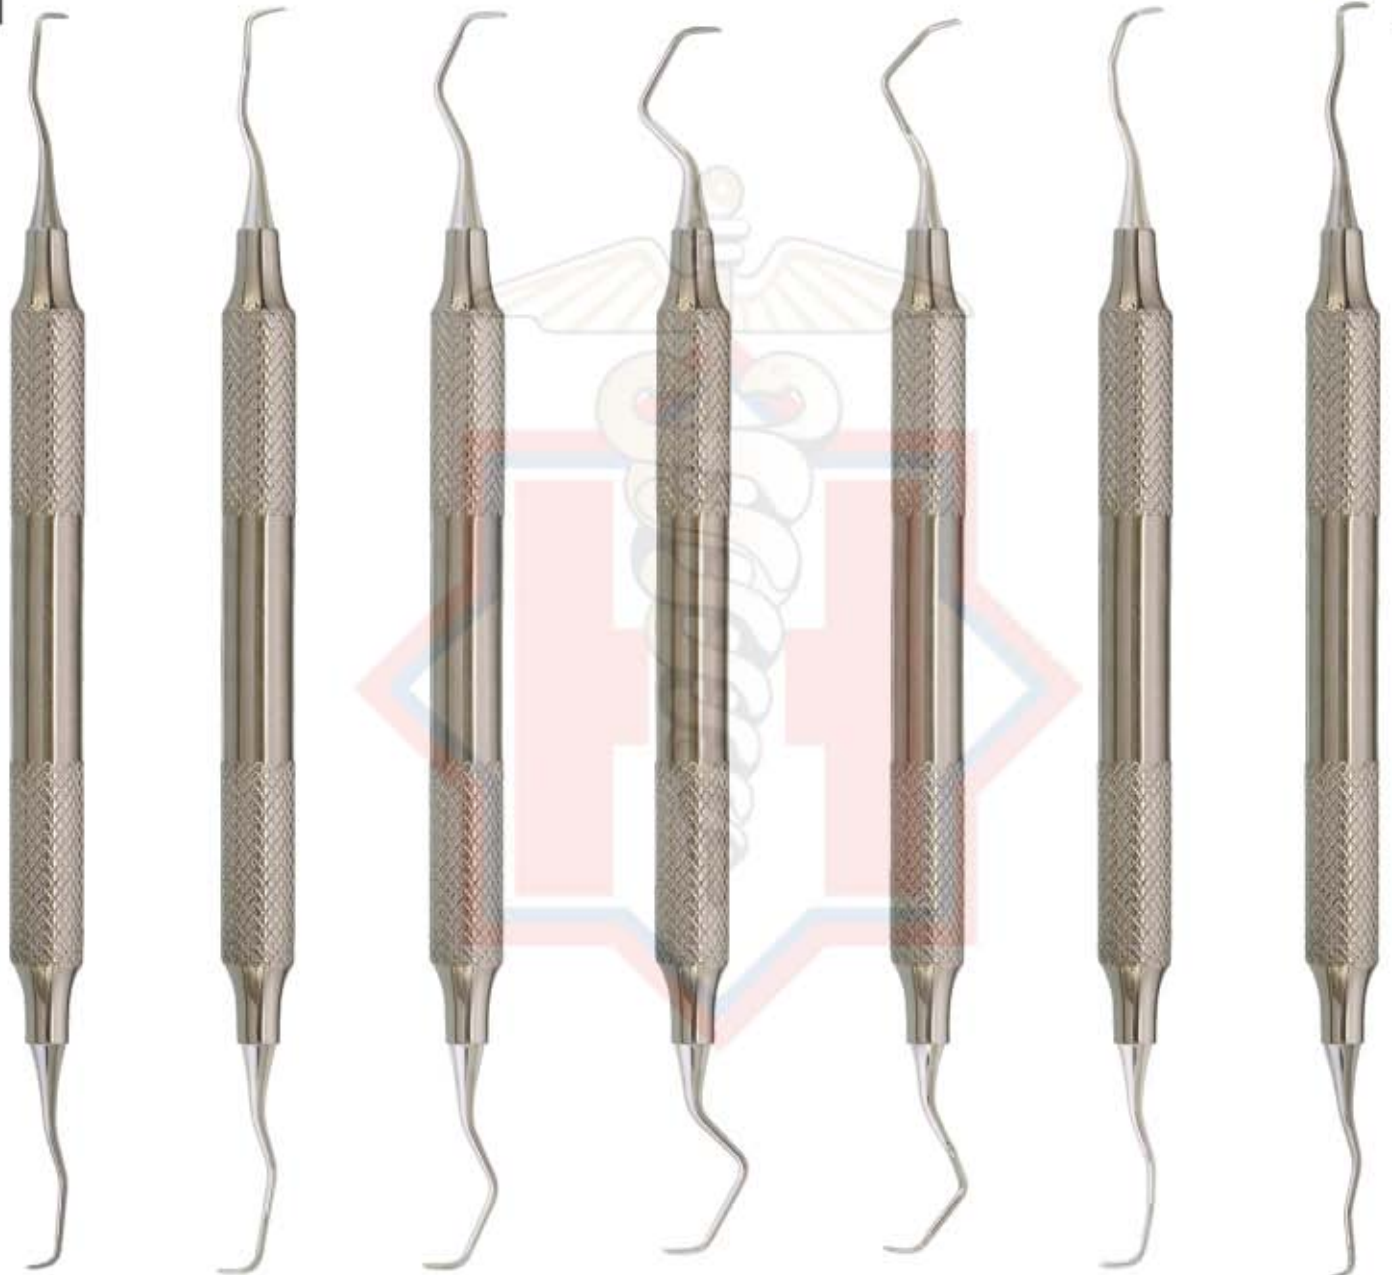

CURETTES

- Кюрети
- Curetas
- Küretten
- Кюрети
- Curette
- کرتس

HIROSE
CORPORATION

GRACEY SET OF 7 PCS HOLLOW HANDLE 9.5MM, LENGTH 170MM

DE-517
GRACEY
1/2

DE-518
GRACEY
3/4

DE-519
GRACEY
5/6

DE-520
GRACEY
7/8

DE-521
GRACEY
9/10

DE-522
GRACEY
11/12

DE-523
GRACEY
13/14