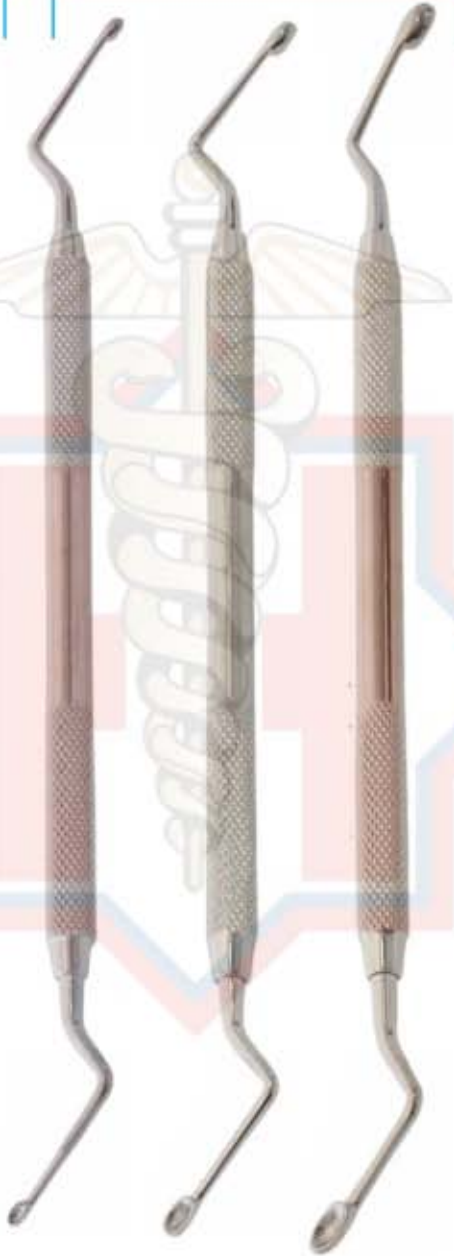

DE-772
Hemingway
2mm, 2mm

DE-773
Hemingway
3mm, 3mm

DE-774
Hemingway
4mm, 4mm

DE-775
Hemingway
2mm, 2mm