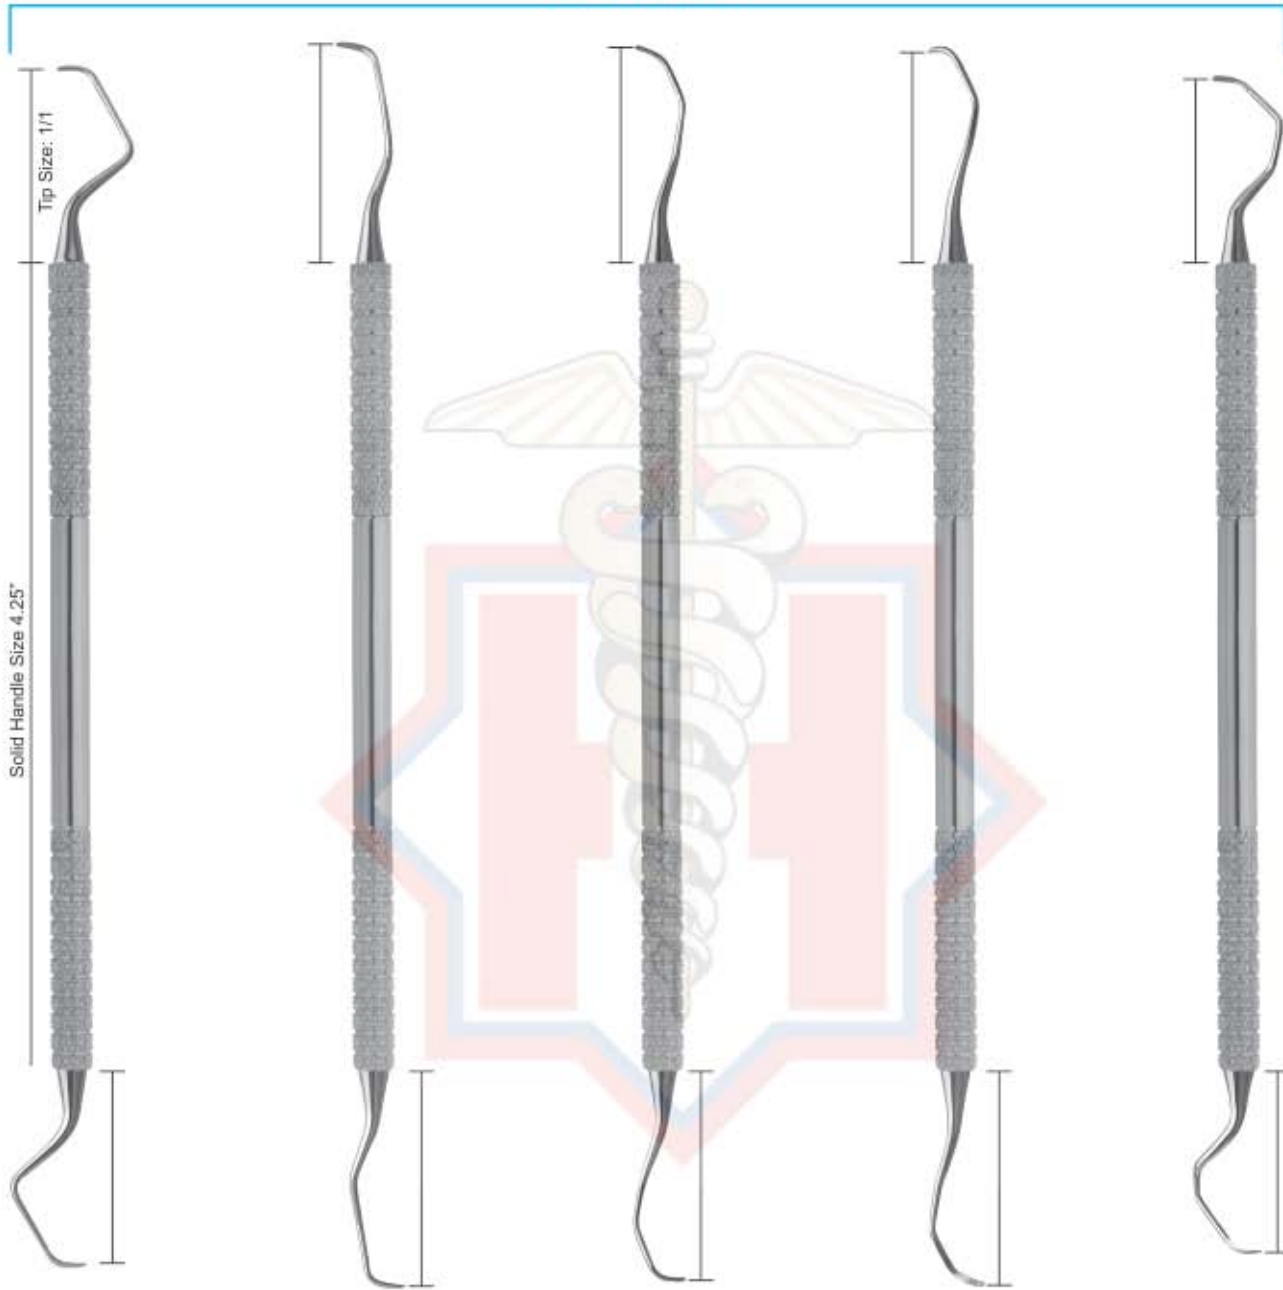

CURETTES

- Кюрети
- Curetas
- Küretten
- Кюрети
- Curette
- کرتس

GRACEY CURETTE INSTRUMENTS SOLID HANDLE 6MM, LENGTH 170MM
GRACEY CURETTES

DE-757
9/10†
(shown)
#2, #4, #6
#7, #8, #9

DE-759
11/12†
(shown)
#2, #4, #6
#7, #8, #9

DE-792
13/14†
(shown)
#2, #4, #6
#7, #8, #9

DE-765
15/16†
(shown)
#2, #4, #6
#7, #8, #9

DE-767
17/18
#2, #4, #6
#7, #8, #9

DE-758
9/10
Rigid
#2, #4, #6
#7, #8

DE-760	DE-761
11/12	11/12
Rigid	Extra Rigid
#2, #4, #6	#4, #6 #7,
#7, #8, #9	#8

DE-793	DE-764
13/14	13/14
Rigid	Extra Rigid
#2, #4, #6	#4, #6 #7,
#7, #8, #9	#8

DE-766
15/16
Rigid
#2, #4, #6
#7, #8, #9

DE-768
17/18
Rigid
#2, #4, #6
#7, #8, #9