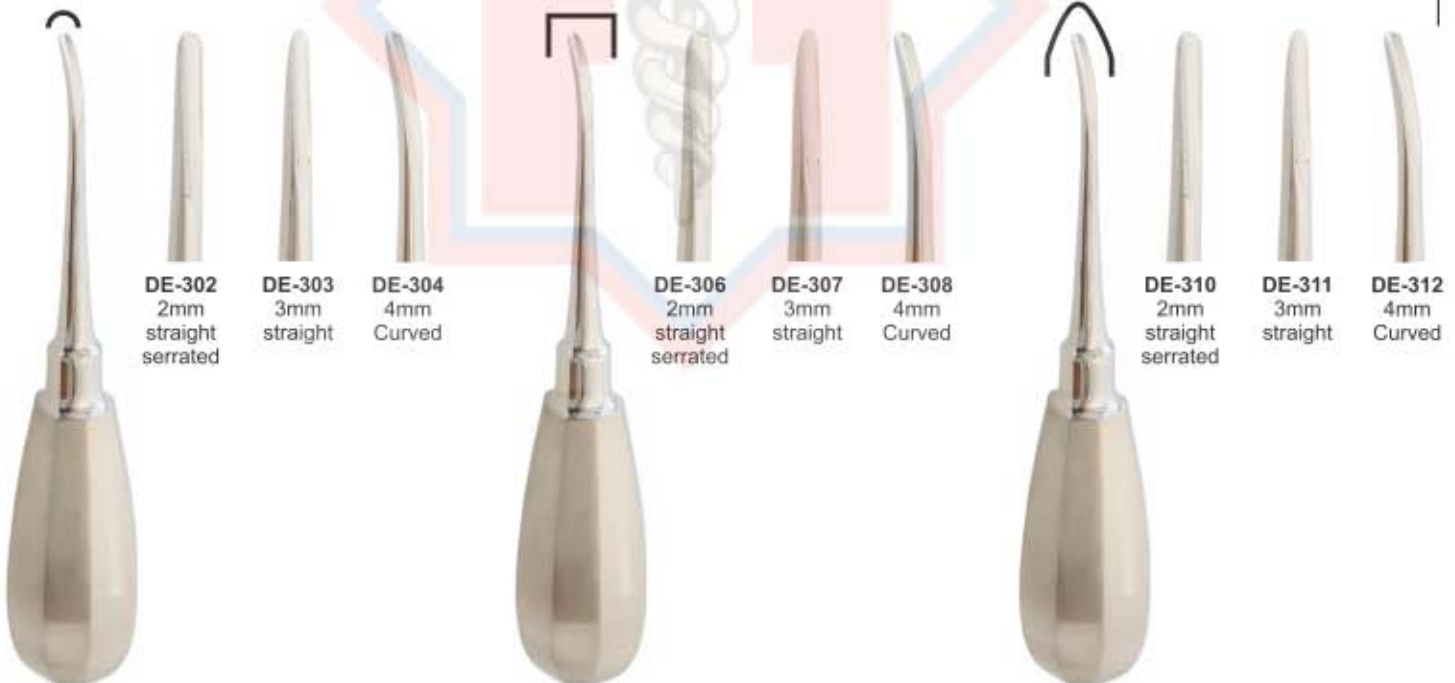

Kopp Roots Elevator

DE-295
Kopp
Right

DE-296
Kopp
Left

Heber Roots Elevator

DE-297
Heber
Bayonet

DE-298
Heber
Bayonet

Bein Roots Elevator

DE-299
Bein,
3mm

DE-300
Bein,
4mm

Bein Roots Elevator

DE-301
Bein
2mm, curved
serrated

DE-302
2mm
straight
serrated

DE-303
3mm
straight

DE-304
4mm
Curved

DE-305
Bein
2mm, curved
serrated

DE-306
2mm
straight
serrated