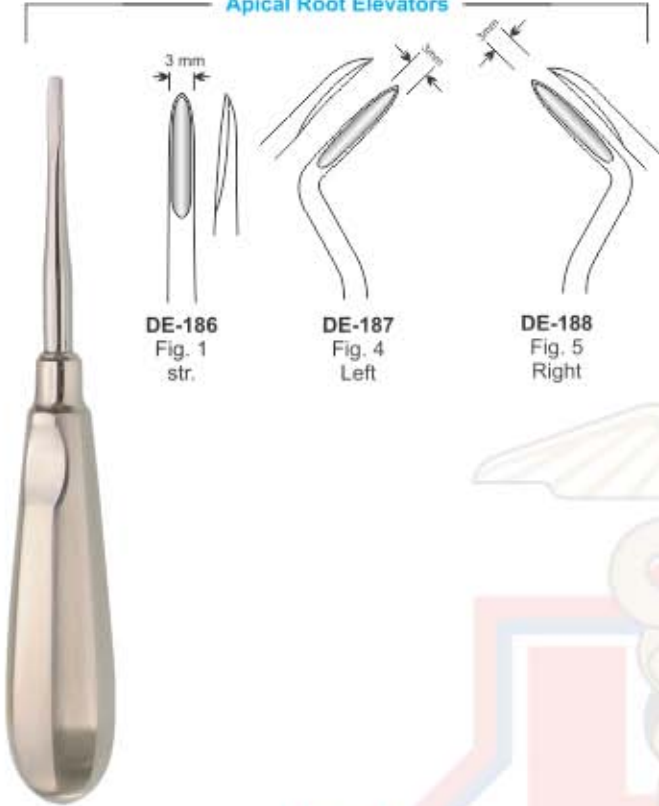

ROOT ELEVATOR

- Элеватор корневой экстракционный
- Elévateurs à racines
- Wurzelheber
- Слеватор корневий экстракційний
- Elevadores para raíces
- المعاصر الجذر

Apical Root Elevators