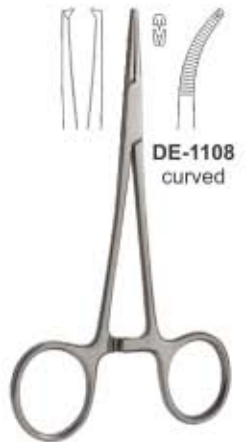

HAEMOSTATIC FORCEPS & TOWEL CLAMPS

HIROSE
CORPORATION

- Зажимы артериальные, зажимы для салфеток
- Затискачі артеріальні, затискачі для серветок
- Pinzas hemostaticas, Pincas para compresas
- Pinzas hemostaticas, Pincas para compresas
- الملقط هايموستاتيک المشبك منشفة

Halstead Mosquito 1x2
DE-1107 125mm
straight