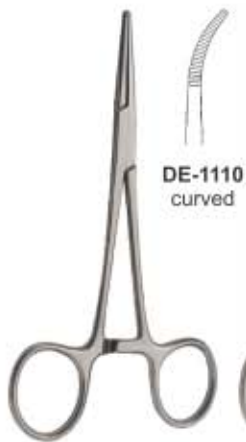

Kelly
DE-1109 140mm
straight