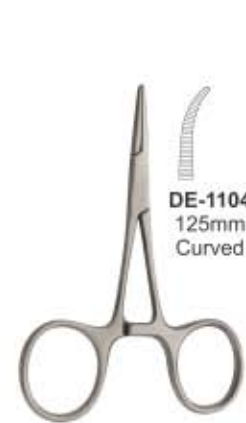

Olsen-Hegar Needle
 Holder With Scissors
DE-1095 140mm

Gillies Needle
 Holder With Scissors
DE-1096 160mm

Mathieu
DE-1097 140mm
DE-1098 170mm

Castroviejo
DE-1099 str 140mm cvd
DE-1100 str 180mm cvd

Olsen-Hegar Needle
 Holder With Scissors
DE-1101 140mm

Gillies Needle
 Holder With Scissors
DE-1102 160mm

Hartmann (Baby
 Mosquito)
DE-1103 90mm straight

Halstead Mosquito
DE-1105 125mm
 Straight

DE-1106
 Curved

DE-1104
 125mm
 Curved

HAEMOSTATIC FORCEPS & TOWEL CLAMPS